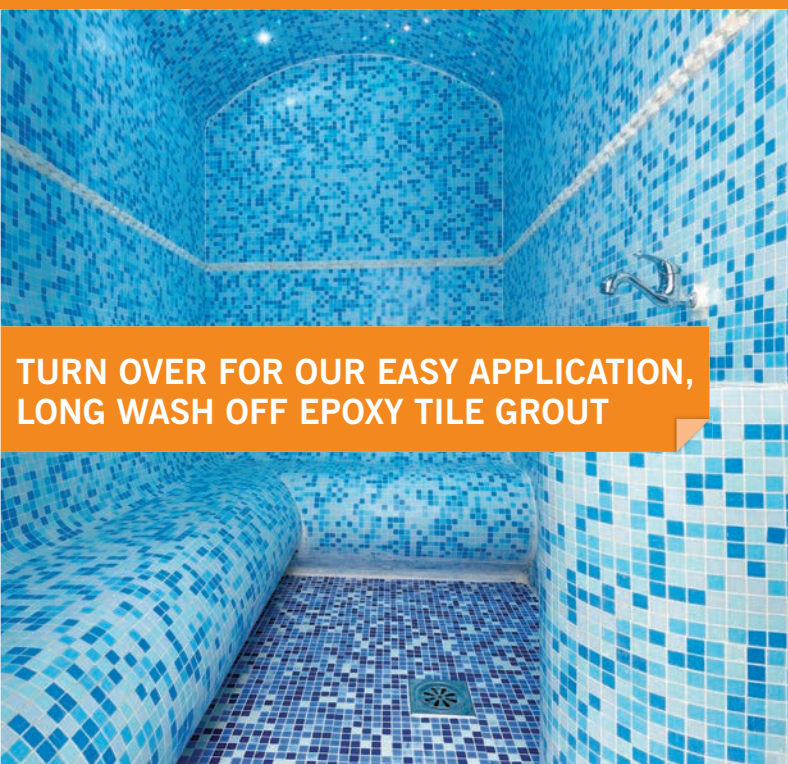

TURN OVER FOR OUR EASY APPLICATION, LONG WASH OFF EPOXY TILE GROUT